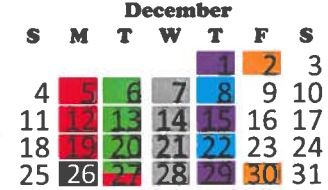

2022 Residential Sanitation Collection Schedule

City of

Routes are color coordinated to show the day of collection.

See the maps on reverse side to identify your route.

Have your cart curbside by 7:00 am on your collection day. City wide clean up days are April 25, 26 & 27, 2022.