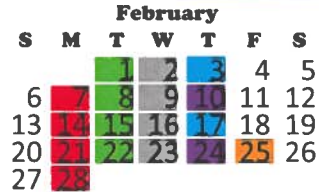

2022 Residential Sanitation Collection Schedule

City of

Routes are color coordinated to show the day of collection.

See the maps on reverse side to identify your route.

Have your cart curbside by 7:00 am on your collection day. City wide clean up days are April 25, 26 & 27, 2022.