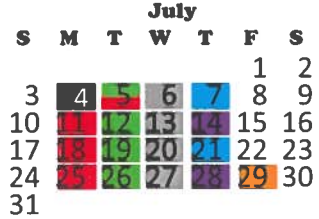

2022 Residential Sanitation Collection Schedule

City of

Routes are color coordinated to show the day of collection.

See the maps on reverse side to identify your route.

Have your cart curbside by 7:00 am on your collection day. City wide clean up days are April 25, 26 & 27, 2022.