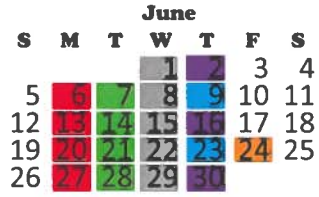

2022 Residential Sanitation Collection Schedule

City of

Routes are color coordinated to show the day of collection.

See the maps on reverse side to identify your route.

Have your cart curbside by 7:00 am on your collection day. City wide clean up days are April 25, 26 & 27, 2022.