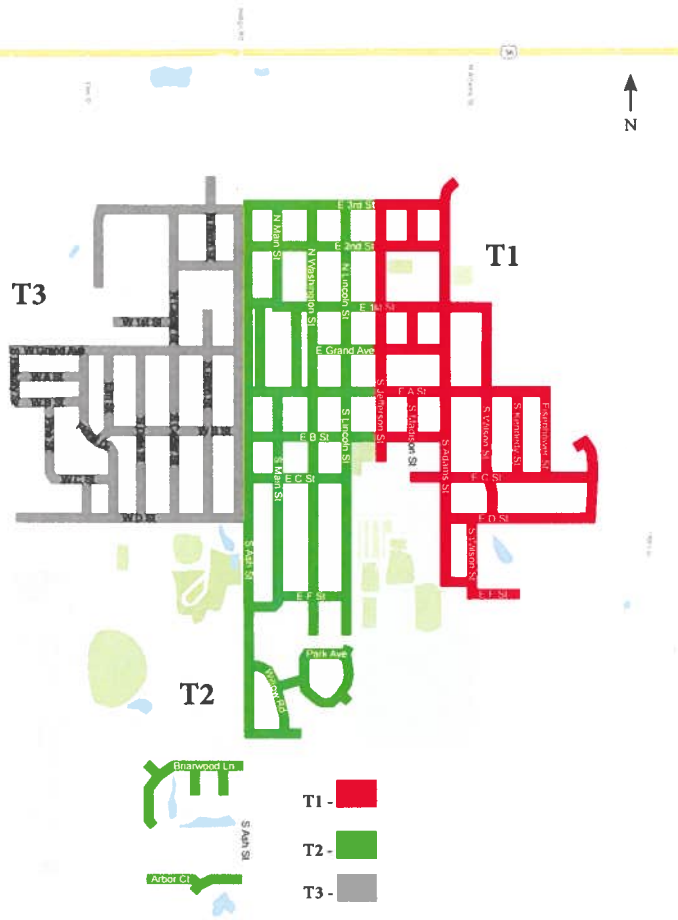

2022 Residential Sanitation Collection Schedule

City of

Routes are color coordinated to show the day of collection.

See the maps on reverse side to identify your route.

Have your cart curbside by 7:00 am on your collection day. City wide clean up days are April 25, 26 & 27, 2022.

No Collection

Bulky Item Pickup

T-1	T-2	T-3	R-1	R-2
Trash			Recycling	

Trash Routes

Recycle Routes